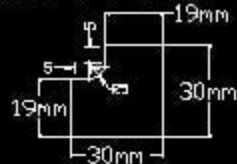

BULLNOSE
3050MM LENGTHS

MULTIY RAIL

3050MM LENGTHS

CORNER POST

3050MM LENGTHS

Profiled Block Rail

3050MM LENGTHS

Radius Profile

3050MM LENGTHS

REEDED RAIL

2.5M LENGTHS
REEDED RAILS ARE PRESSED
NOT WRAPPED

TANGENT CORNICE

3.6M LENGTHS

TANGENT LIGHT PELMET

3.6M LENGTHS

TRADITIONAL CORNICE
3.6M LENGTHS